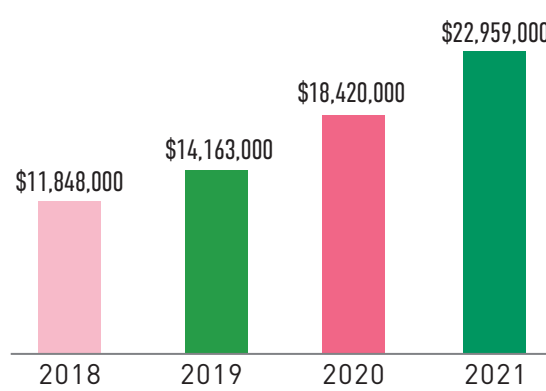

- > Large Increase in Awards & Grants Due to *HBCU for Life* Initiative
- > Operating Expenses Remained Flat From 2018-2021
- > 36% Decrease in M&G Expenses From 2018-2021

2021 FINANCIALS

(continued)

TOTAL ASSETS

> 91% Increase in Total Assets From 2018-2021

TOTAL INVESTMENTS

> 94% Growth in Investment Portfolio From 2018-2021

NET ASSETS

> 91% Increase in Net Assets From 2018-2021

With Excellence In...

ENDOWMENTS

2021 CAPITALIZED ENDOWMENTS