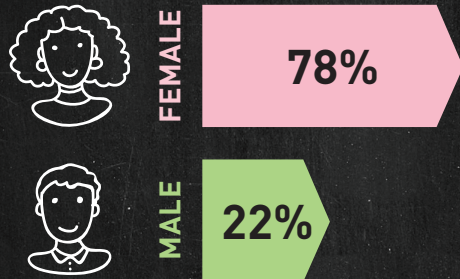

With Excellence In... SCHOLARSHIPS

2021 AWARD STATISTICS

Gender