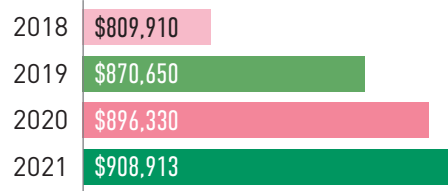

MEMBERSHIP