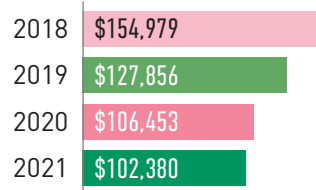

- > Large Increase in Awards & Grants Due to *HBCU for Life* Initiative
- > Operating Expenses Remained Flat From 2018-2021
- > 36% Decrease in M&G Expenses From 2018-2021

2021 FINANCIALS

(continued)

TOTAL ASSETS