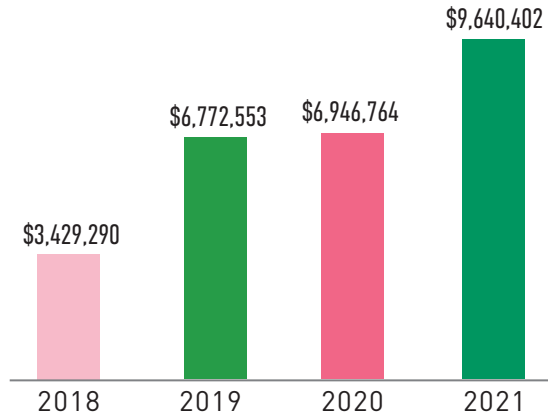

2021 FINANCIALS

TOTAL REVENUES

> 181% Increase in Revenues
From 2018-2021