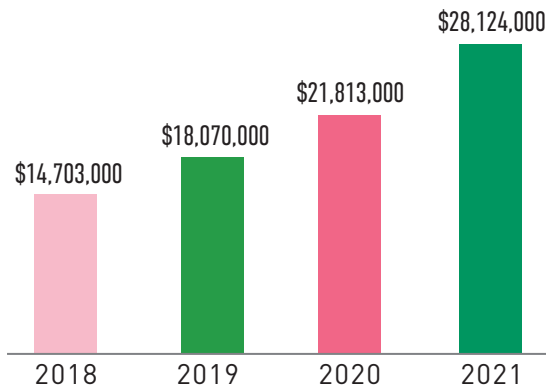

- > Large Increase in Awards & Grants Due to *HBCU for Life* Initiative
- > Operating Expenses Remained Flat From 2018-2021
- > 36% Decrease in M&G Expenses From 2018-2021

2021 FINANCIALS

(continued)

TOTAL ASSETS

> 91% Increase in Total Assets From 2018-2021

TOTAL INVESTMENTS

> 94% Growth in Investment Portfolio From 2018-2021

NET ASSETS

> 91% Increase in Net Assets From 2018-2021

With Excellence In...

ENDOWMENTS

2021 CAPITALIZED ENDOWMENTS