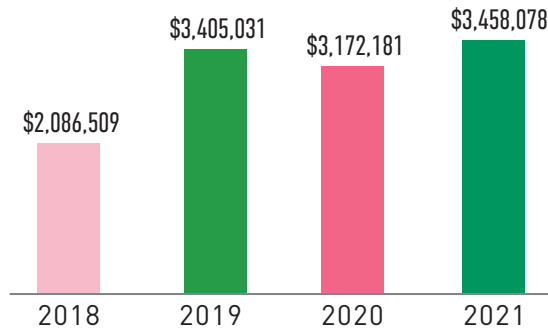

TOTAL EXPENSES