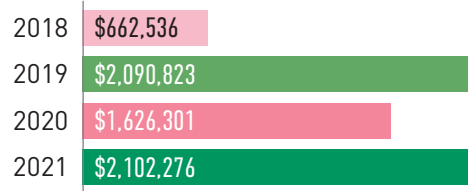

AWARDS & GRANTS